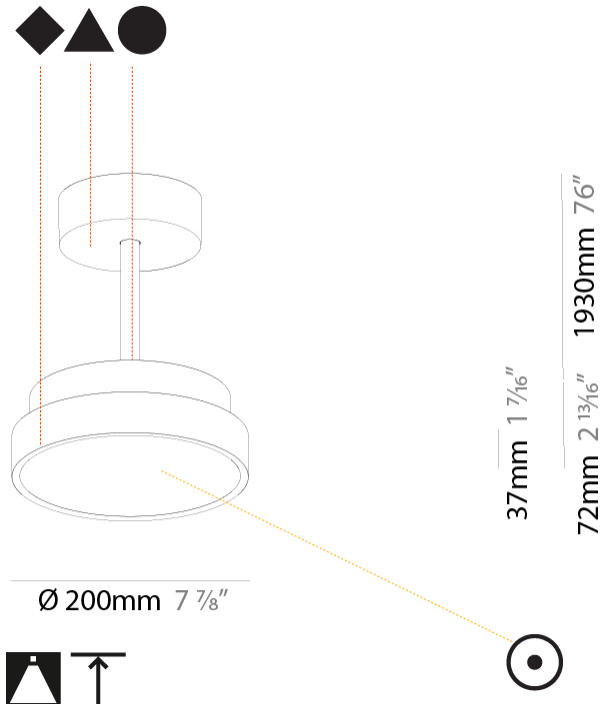

GENERAL

Series: Sign Diva Tube
Subseries: Sign Diva Tube
Brand: Prolicht
Division: Architectural
Mounting Type: Suspension
Mounting Location: Ceiling
Subcategory: Pendant

PHYSICAL

Shape: Round
Diameter (mm): 200
Diameter (in): 7 7/8
Height (mm): 72
Height (in): 2 13/16
Max. Overall Height (mm): 1972
Max. Overall Height (in): 77 5/8
Light Distribution: Direct
Weight (kg): 1.648
Weight (lbs): 3.633

Diffuser: PMMA - Opal / Micro-Prism / Sparkling Secret / Vintage Industrial

Fixture Finish: SSR / BKV / CWI / CRY / HAB / UFT / ITA / RUA / FTG / MYG / LOD / PUS / FRO / FUP / KIA / POP / BLS / SPG / MEY / GOH / GUM / CHC / COM / ABZ / JAG / OBR / MOS / ROR

Fixture Material: Extruded Aluminum / Steel

ELECTRICAL

Lamp Type: LED (Zhaga Standard)
Input Wattage (W): 10
Dimming: Tri-Mode (Non-Dimming and Phase Dimming (120Vac only) and 0-10V Dimming)
Driver Included: Yes
Driver Location: Integrated
Driver Type: Constant Current - Universal
Driver Class: Class 2
Input Voltage (V): 120 - 277
Constant Current (MA): 350

LED

Color Temperature (°K): 2700 / 3000 / 3500 / 4000
Max. Delivered Lumen (lm): 836 / 895 / 903 / 921
Nominal Lumen (lm): 1280 / 1370 / 1382 / 1410
CRI: >90 CRI
Lamp Life (hrs): 50000

OPTICAL

RATINGS AND CERTIFICATIONS

Certified By: Certified for North American Standards
IP rating: IP20