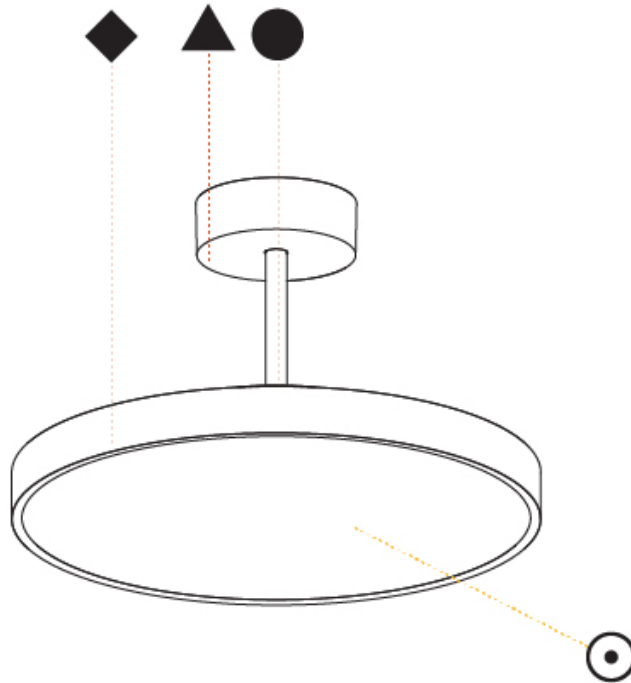

SIGN DIVA TUBE SUSPENSION

A300020-

PROJECT
TYPE
SPECIFIER
QUANTITY
DATE

A