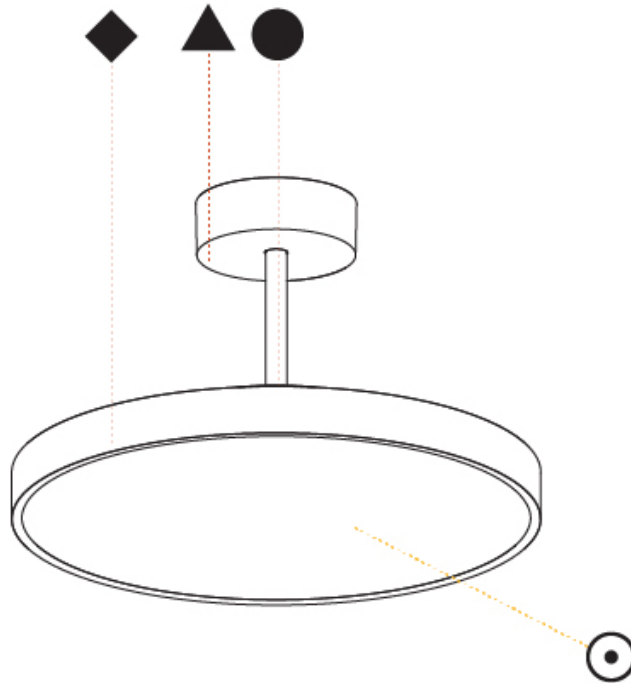

SIGN DIVA TUBE SUSPENSION

A300021-

PROJECT
TYPE
SPECIFIER
QUANTITY
DATE

A