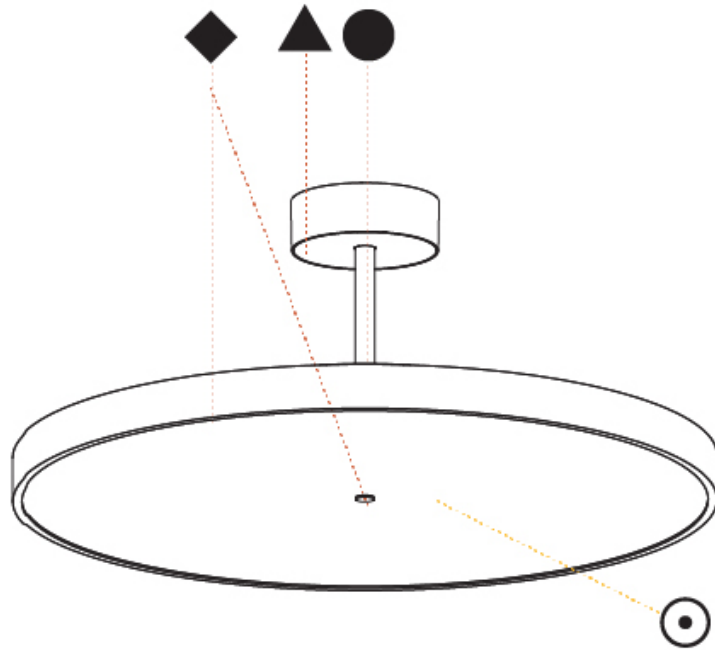

SIGN DIVA TUBE SUSPENSION

A300022-

PROJECT
TYPE
SPECIFIER
QUANTITY
DATE

A