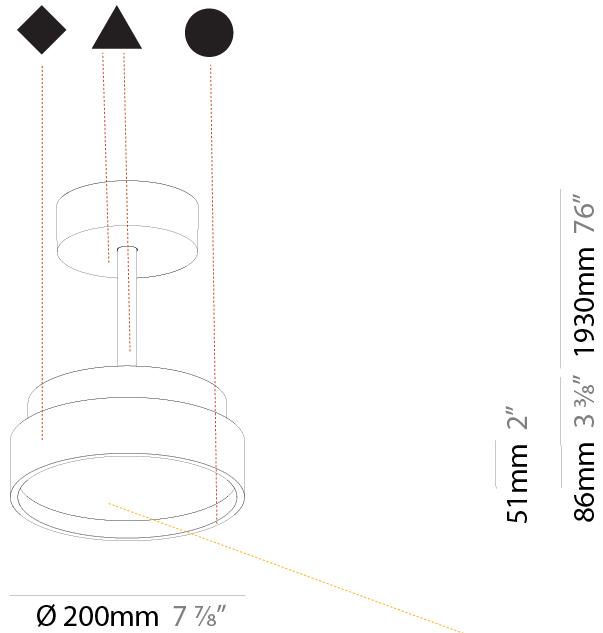

GENERAL

Series: Sign Diva Tube
Subseries: Sign Diva Tube Korona
Brand: Prolicht
Division: Architectural
Mounting Type: Suspension
Mounting Location: Ceiling
Subcategory: Pendant

PHYSICAL

Shape: Round
Diameter (mm): 200
Diameter (in): 7 7/8
Height (mm): 86
Height (in): 3 3/8
Max. Overall Height (mm): 2016
Max. Overall Height (in): 79 3/8
Light Distribution: Direct
Weight (kg): 1.789
Weight (lbs): 3.944
Diffuser: PMMA - Opal / Micro-Prism / Sparkling Secret / Vintage Industrial
Fixture Finish: SSR / BKV / CWI / CRY / HAB / UFT / ITA / RUA / FTG / MYG / LOD / PUS / FRO / FUP / KIA / POP / BLS / SPG / MEY / GOH / GUM / CHC / COM / ABZ / JAG / OBR / MOS / ROR
Fixture Material: Extruded Aluminum / Steel

ELECTRICAL

Lamp Type: LED (Zhaga Standard)
Input Wattage (W): 10
Dimming: Tri-Mode (Non-Dimming and Phase Dimming (120Vac only) and 0-10V Dimming)
Driver Included: Yes
Driver Location: Integrated
Driver Type: Constant Current - Universal
Driver Class: Class 2
Input Voltage (V): 120 - 277
Constant Current (MA): 350

LED

Color Temperature (°K): 2700 / 3000 / 3500 / 4000
Max. Delivered Lumen (lm): 836 / 895 / 903 / 921
Nominal Lumen (lm): 1280 / 1370 / 1382 / 1410
CRI: >90 CRI
Lamp Life (hrs): 50000

OPTICAL

RATINGS AND CERTIFICATIONS

Certified By: Certified for North American Standards
IP rating: IP20