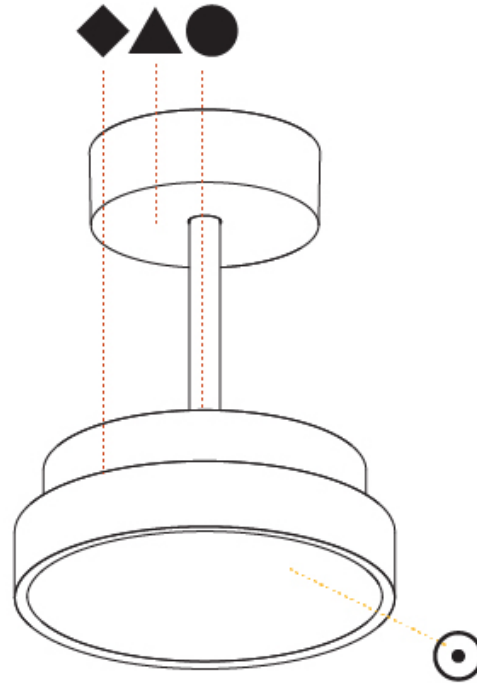

SIGN DIVA TUBE SUSPENSION

A300019-

PROJECT
TYPE
SPECIFIER
QUANTITY
DATE

A