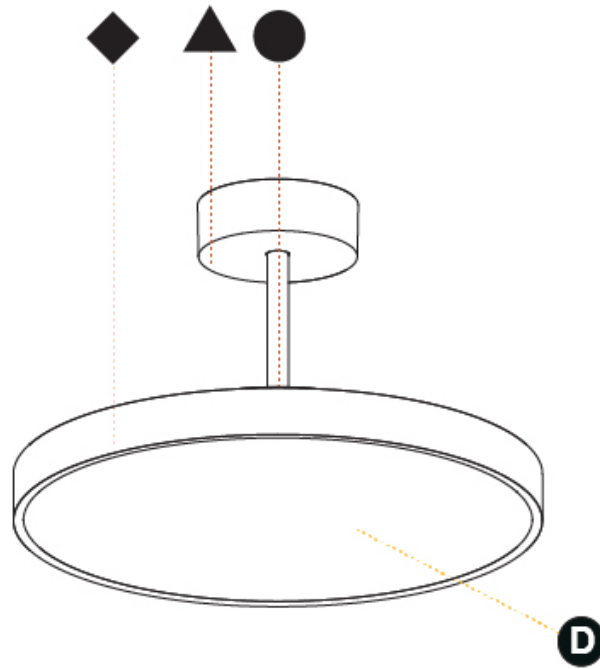

SIGN DIVA TUBE KORONA SUSPENSION

A300026-

PROJECT

TYPE

SPECIFIER

QUANTITY

DATE